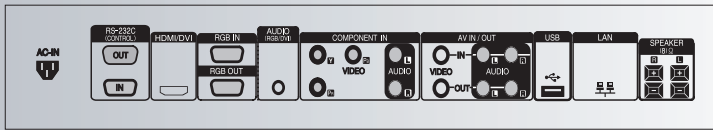

INFORMATION DISPLAY FOR SERIAL NUMBER

SPLIT ZOOM (self video wall)
Up to 5 x 5 matrix - adjusts for bezel width

NEW! USB PLAYBACK

OPTIONAL HIDDEN SPEAKERS (SP0000K) &
OPTIONAL STAND (ST0000K)

3-YEAR LIMITED WARRANTY
parts/labor

www.LGolutions.com

LG
Life's Good

Rear Jack Pack Panel

PANEL	
LCD Panel Type	42"
Display Area	42.0" diagonal
Aspect Ratio	16 : 9
Native Resolution	1920 x 1080 (Full HD)
Pixels (H x V x 3)	6,220,800
Brightness	700 cd/m ²
Contrast Ratio	1,200:1, 3,000:1 (DCR)
Color Gamut	72%
T _{ni}	110°C
Viewing Angle (H x V)	178° x 178°
Color Depth	1.06 Billion
Response Time	10ms (G to G)
Surface Treatment	Hard Coating (3H) Anti-glare
Lifetime	50,000 Hr., Portrait & Landscape
VIDEO	
Max Input Resolution	1920 x 1080 @ 60Hz (RGB, HDMI/DVI)
Recommended Resolution	1920 x 1080 @ 60Hz (RGB, HDMI/DVI)
H-Scanning Frequency	30 ~ 83kHz (RGB, HDMI/DVI)
V-Scanning Frequency	56 ~ 75 Hz (RGB), 60 Hz (HDMI/DVI)
Pixel Frequency	148.5 MHz (RGB, HDMI/DVI)
Sync Compatibility	Separate / Composite / Digital
Video Input	RGB, HDMI/DVI
Picture Mode	Vivid/Standard/Cinema/Sports/Game/Expert1/Expert2
Color Temperature	Warm/Medium/Cool
REAR INPUTS/OUTPUTS	
Component Video	Yes, 1 Hi-Res
PC Input via 15-Pin Sub "D"	Yes, 1 / 1
Composite Video Input/Output	1 / 1
Audio Output	Yes
Audio Inputs	Yes, 2 Plus PC Sound