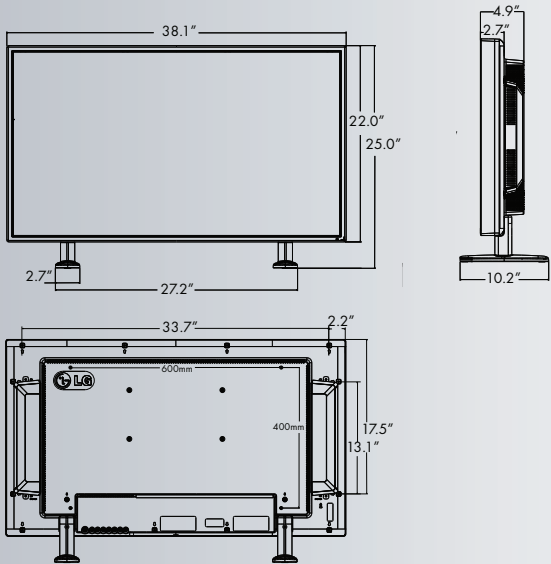

Rear Jack Pack Panel